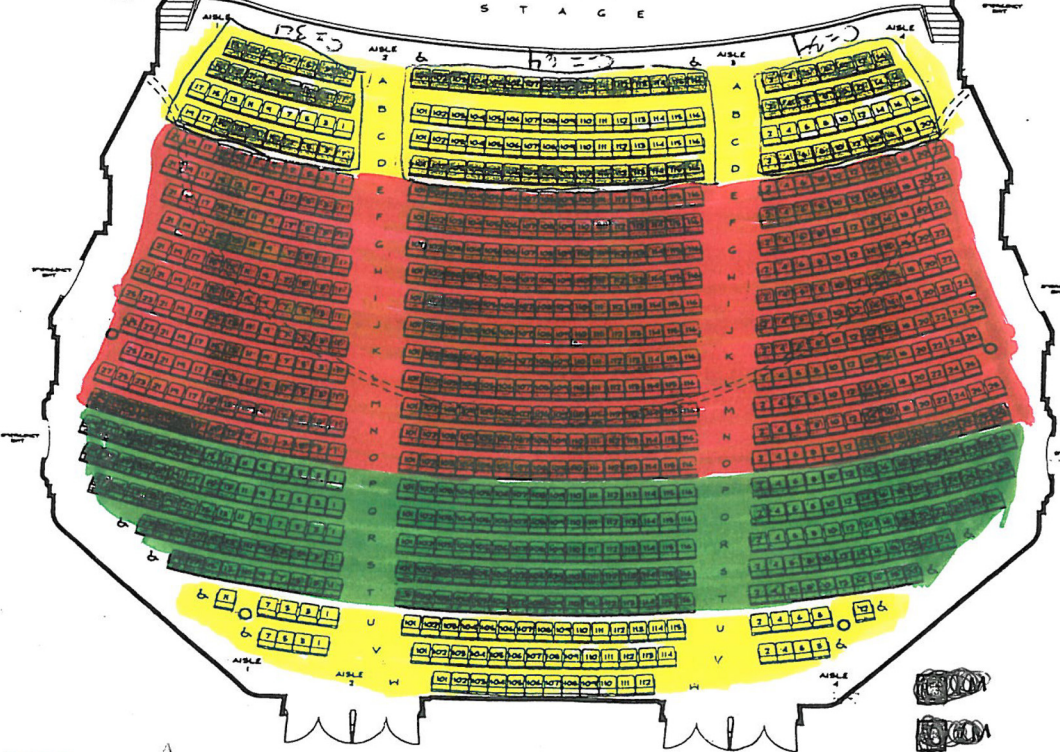

GRAY TERRACE

SECOND FLOOR
CAPACITY = 198

TERRACE CENTER

TERRACE RIGHT

TERRACE LEFT

ARMOUR
STAGE

MELK MAIN FLOOR

FIRST FLOOR
CAPACITY = 849

- = A
- = B
- = C

CSO SEATMAP

A R M O U R
S T A G E

FADIM LOWER BALCONY
THIRD FLOOR
CAPACITY = 564

KREHBIEL UPPER BALCONY
FIFTH FLOOR
CAPACITY = 308

CSO SEATMAP

-  = A
-  = B
-  = C