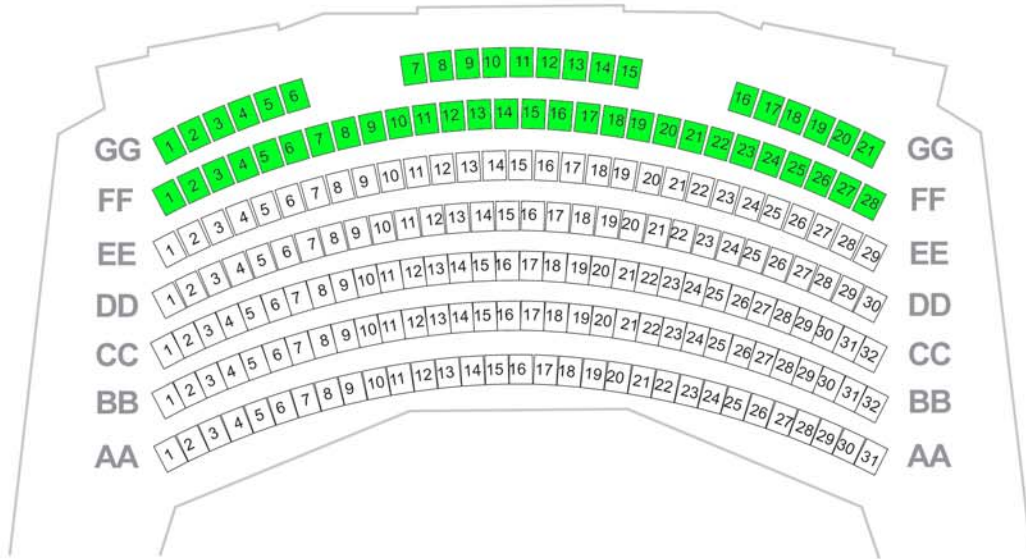

# WENTZ CONCERT HALL

-  A-Level Seating
-  B-Level Seating

## BALCONY

## MAIN FLOOR